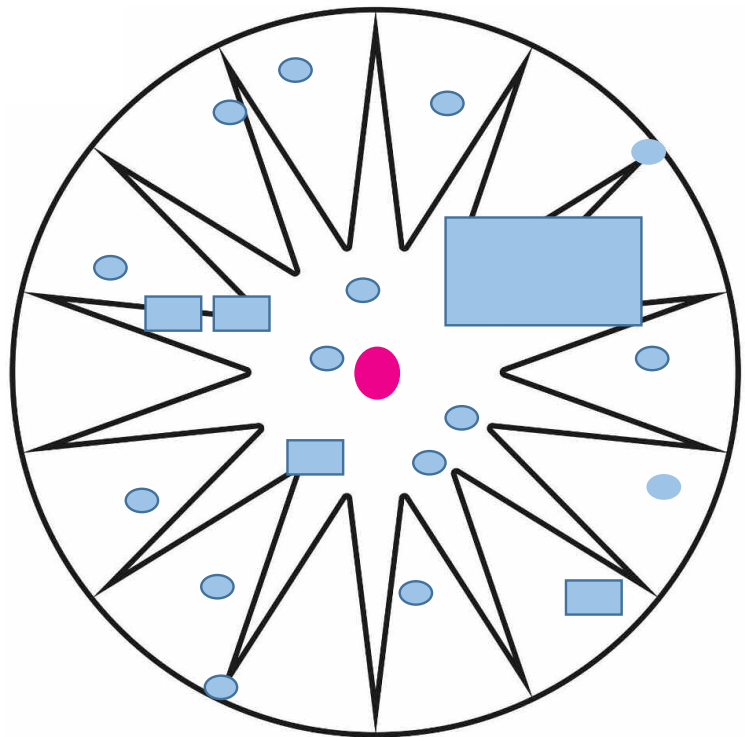

The “Bien” in 14-Star

With the “Bien in 7-Star” every bee colony must be positioned exactly on the tips of the stars. Otherwise the 7-Star effect will not work.

With the “Bien in 14-Star” the bee colonies can be positioned anywhere and everywhere within the 75 feet around the SD25 B and it will always work.