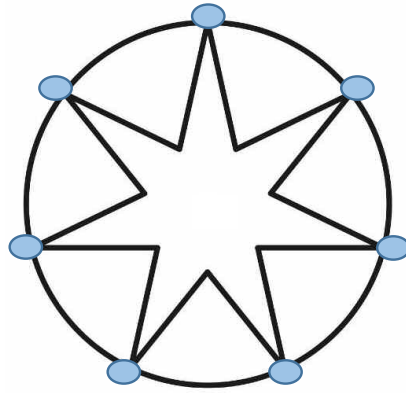

The “Bien” in 14-Star

With the “Bien in 7-Star” every bee colony must be positioned exactly on the tips of the stars. Otherwise the 7-Star effect will not work.

With the “Bien in 14-Star” the bee colonies can be positioned anywhere and everywhere within the 75 feet around the SD25 B and it will always work.